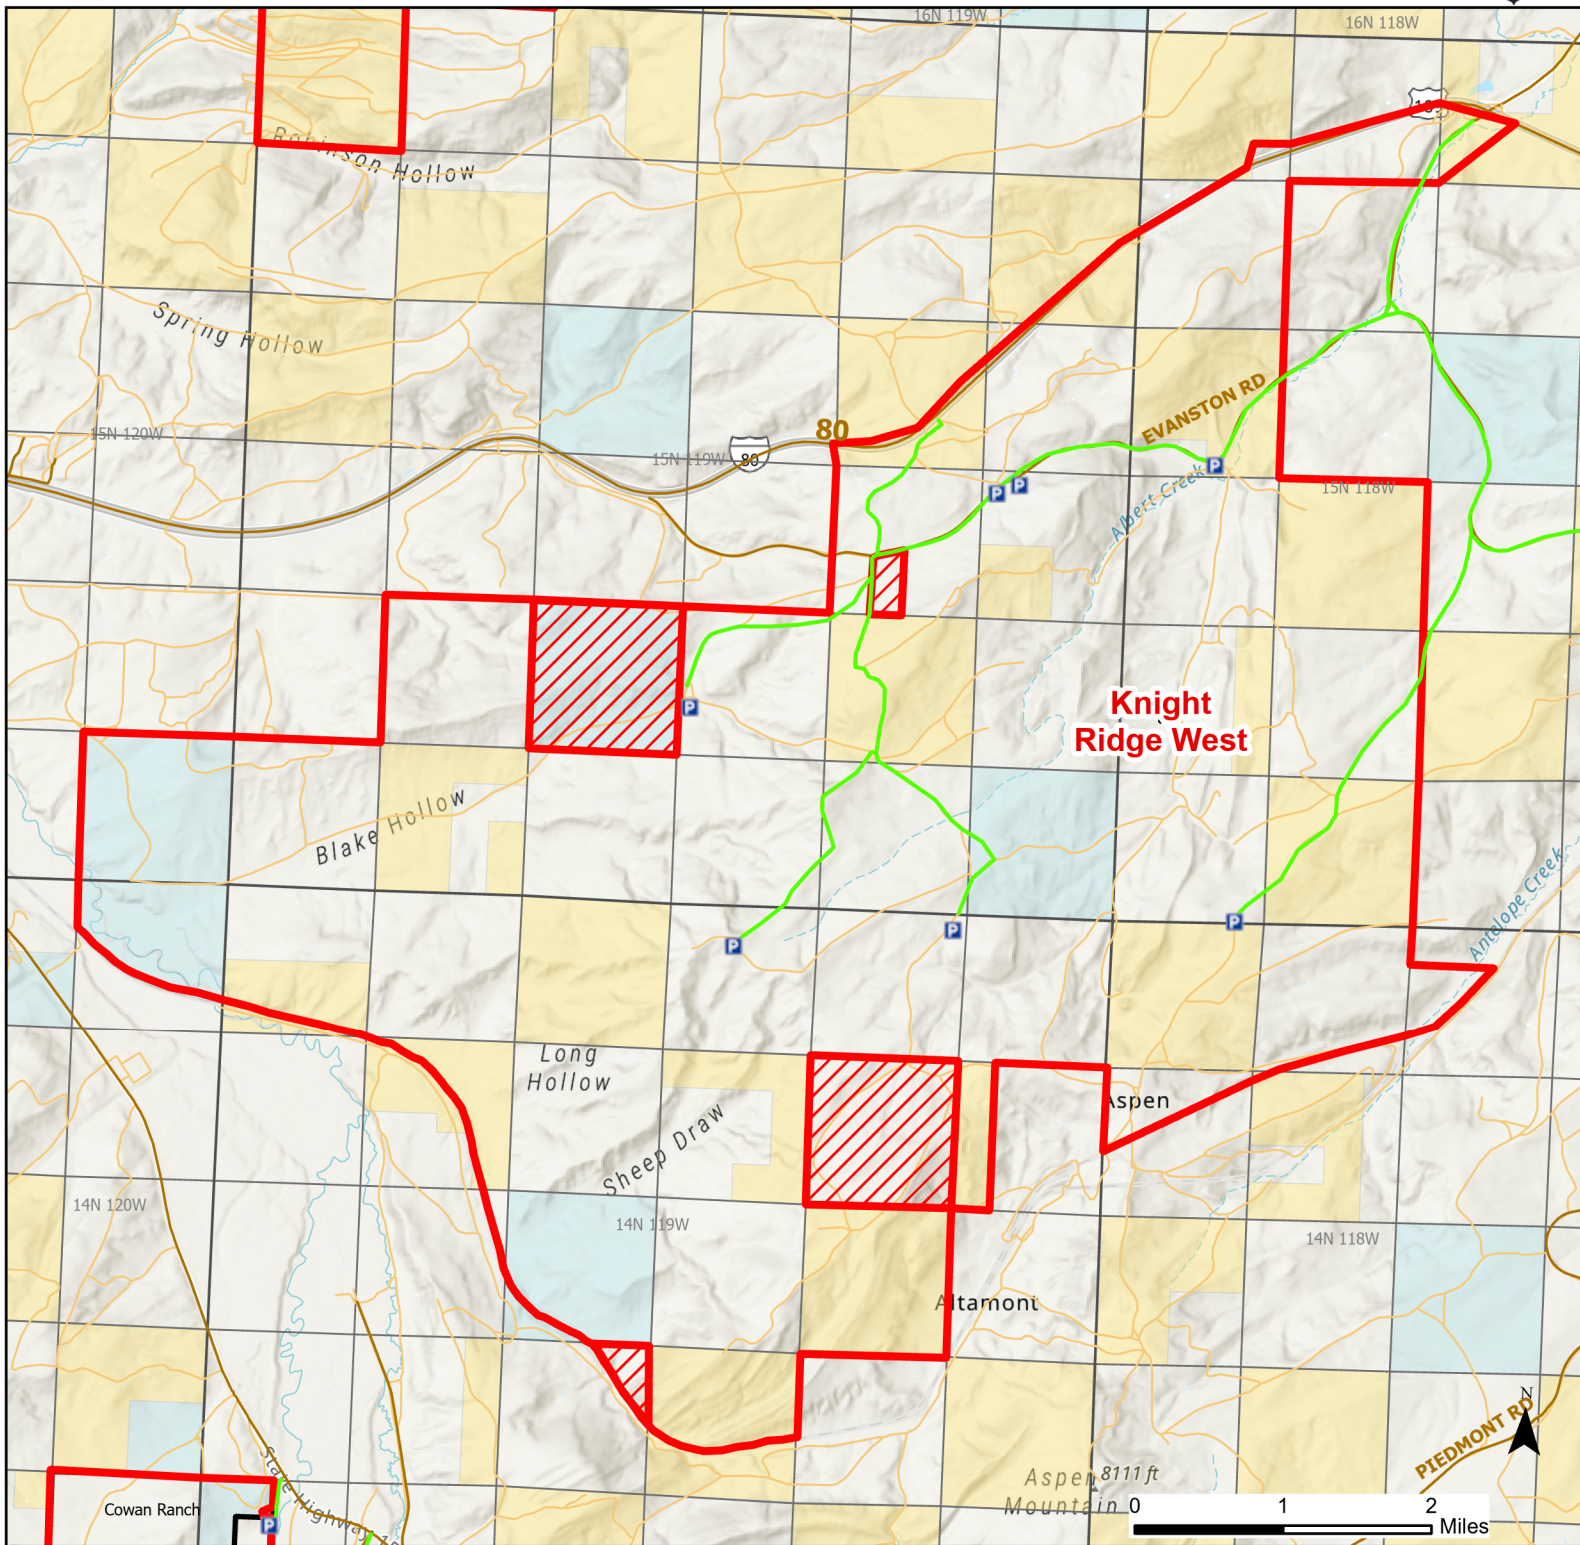

Knight Ridge West Hunter Management Area

2023 Hunt
Season

Parking	Closed Road	Boundary	Limited Range Weapons and Archery	State
Coupon Box	Roads	County Boundaries	Archery Only	DOD
Road Closed	County Boundaries	HMA Ownership	Other	BLM
Open Road	HMA Ownership	CLOSED		Wyoming Game & Fish Dept.
Special Conditions Apply				Forest Service
				Private

Species allowed to hunt: Antlerless Elk

See Ranch Rules for More Information and Restrictions

Hunter Management Area rules apply only to those lands enrolled in the HMA.

This map is for visual use, assistance and general location only, does not represent a survey, and is not to be used for legal conveyance. Hunt Area boundaries are approximate, consult Game and Fish Hunting Regulations for descriptions and restrictions. Access to these private lands for any commercial activity must be gained by contacting the individual landowner(s) directly.